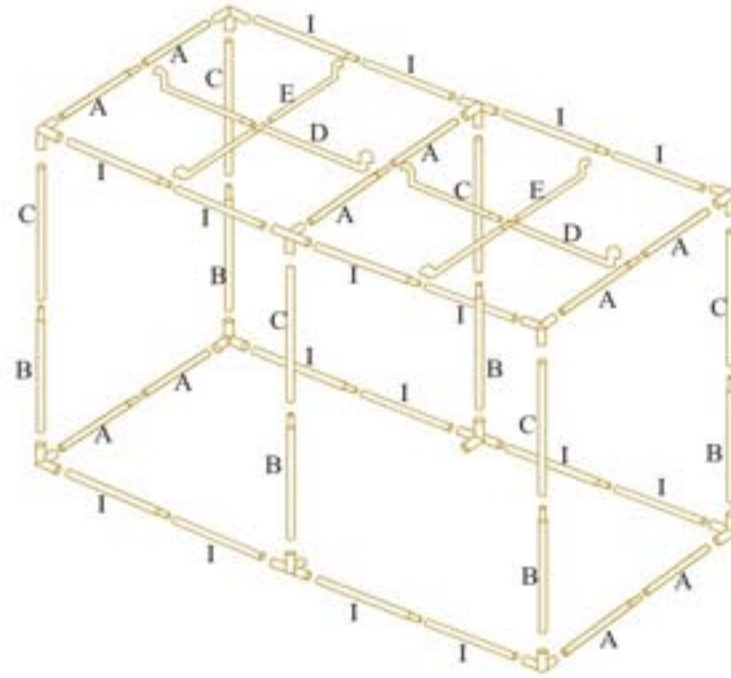

www.secretjardin.com

Assembly instruction for:

UE / DR 300W

US / DR 10W

DARK ROOM II

www.secretjardin.com

DARK ROOM II

- Assembled in a few minutes.
- One person required
- No tool needed