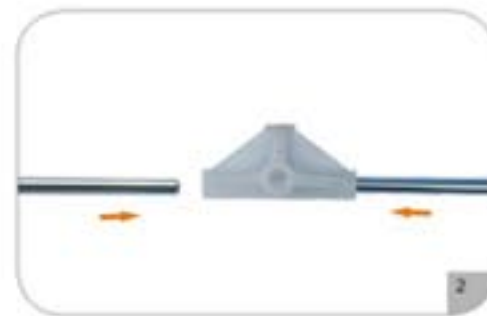

## DARK ROOM II

Assembled in a few minutes.

One person required

No tool needed

www.secretjardin.com