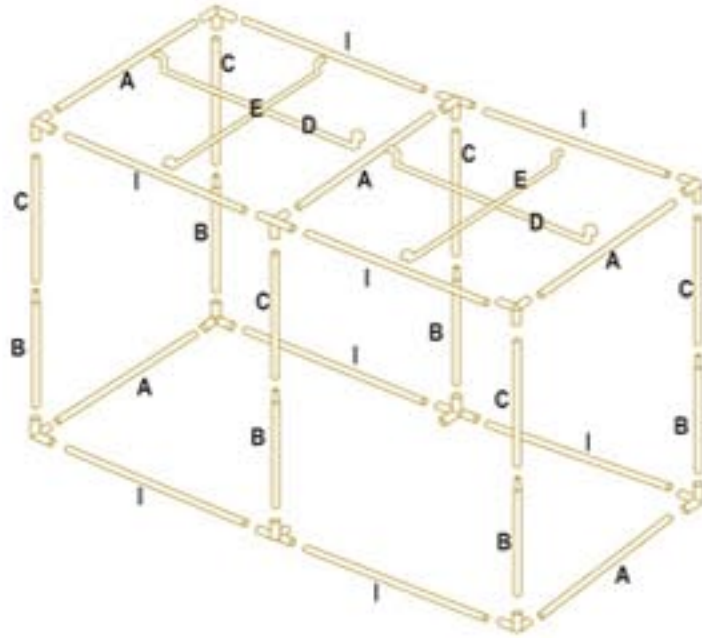

www.secretjardin.com

Assembly instruction for:

UE / DR 240W

US / DR 8W