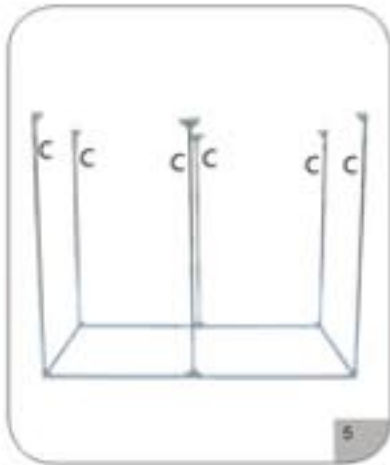

## DARK ROOM II

Assembled in a few minutes.

One person required

No tool needed

www.secretjardin.com